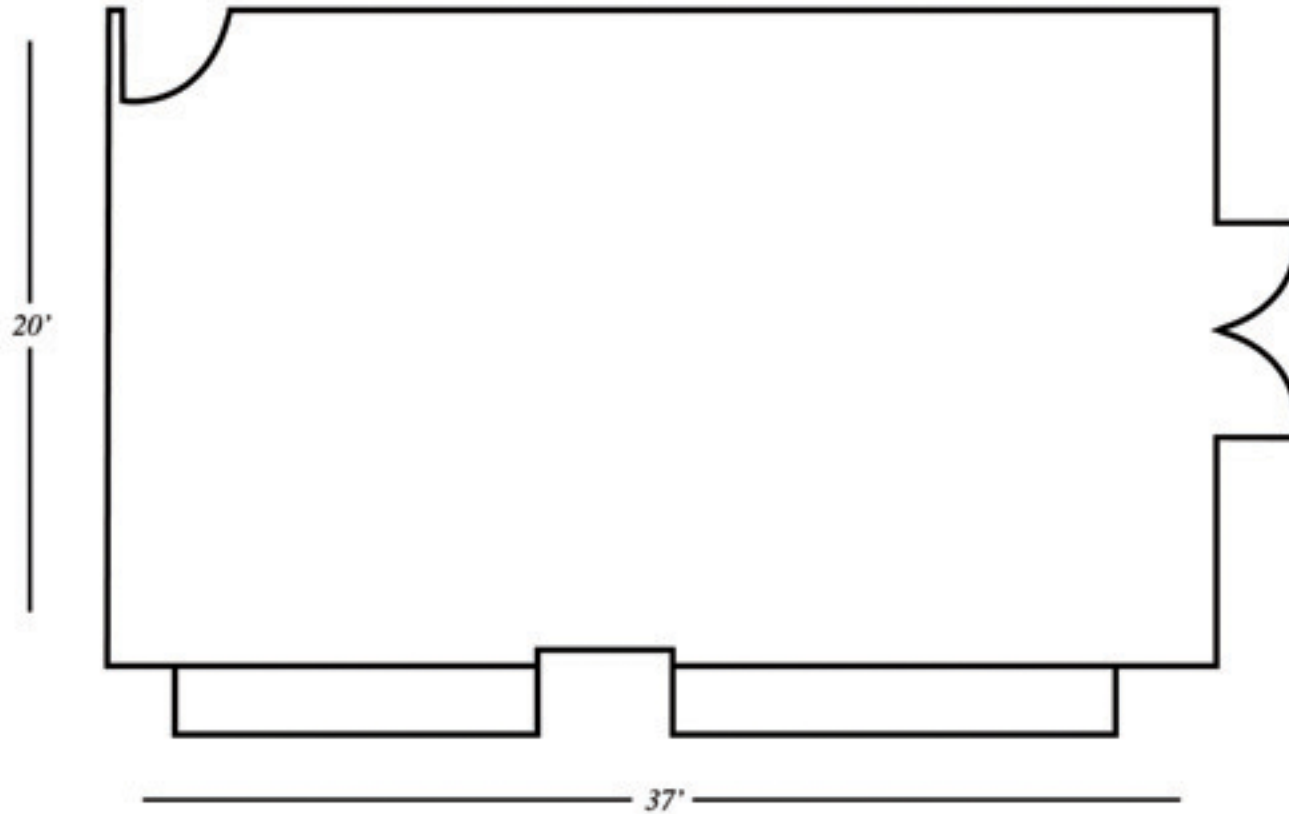

EXECUTIVE BOARDROOM

ALBUQUERQUE

ROOM	DIMENSIONS			CAPACITIES							
	Square Feet	Dimensions L x W	Ceiling Height	Theatre	School Room	Hallow Square	U-Shape	Conference	Cocktail Reception	Banquet	10' x 10' Exhibits
Executive Ballroom	740	37' x 20'	10'	-	-	-	-	20	-	-	-