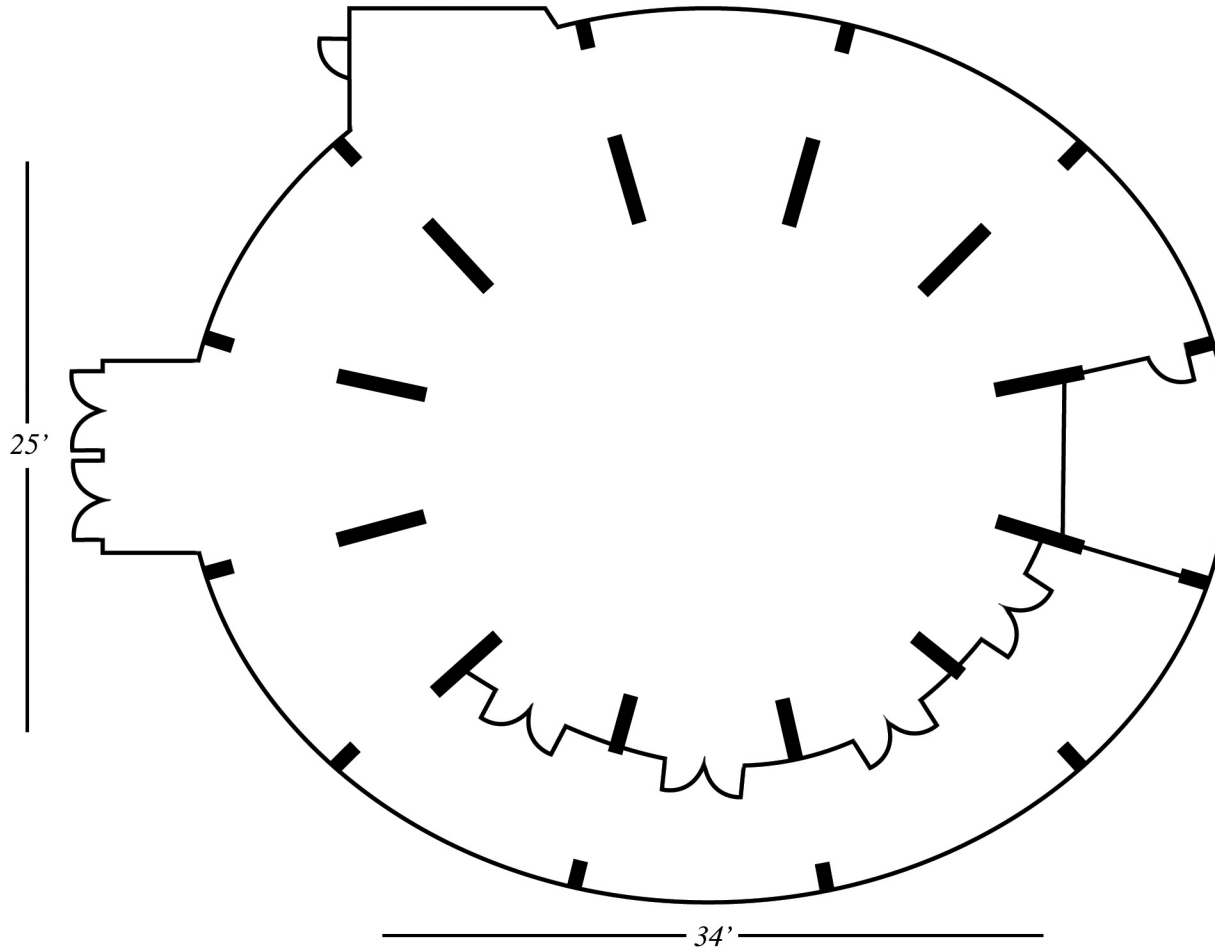

SEMINAR ROOM

ALBUQUERQUE

ROOM	DIMENSIONS			CAPACITIES							
	Square Feet	Dimensions L x W	Ceiling Height	Theatre	School Room	Hallow Square	U-Shape	Conference	Cocktail Reception	Banquet	10' x 10' Exhibits
Seminar Room	1,849	43' x 43'	12'	194	127	-	-	-	205	140	9