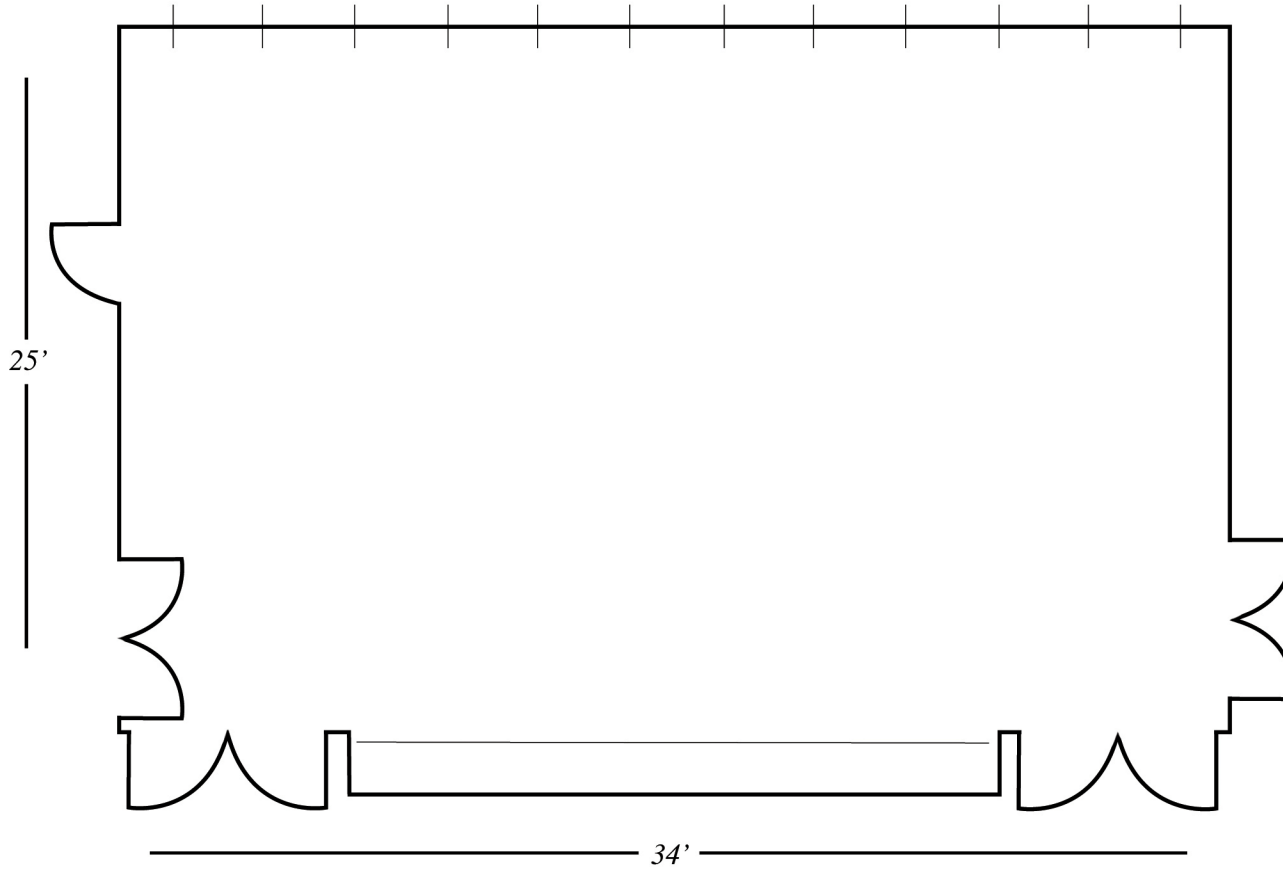

VIP OVERLOOK

ALBUQUERQUE

ROOM	DIMENSIONS			CAPACITIES							
	Square Feet	Dimensions L x W	Ceiling Height	Theatre	School Room	Hallow Square	U-Shape	Conference	Cocktail Reception	Banquet	10' x 10' Exhibits
VIP Overlook	850	25' x 34'	14'	40	40	32	24	24	60	-	-